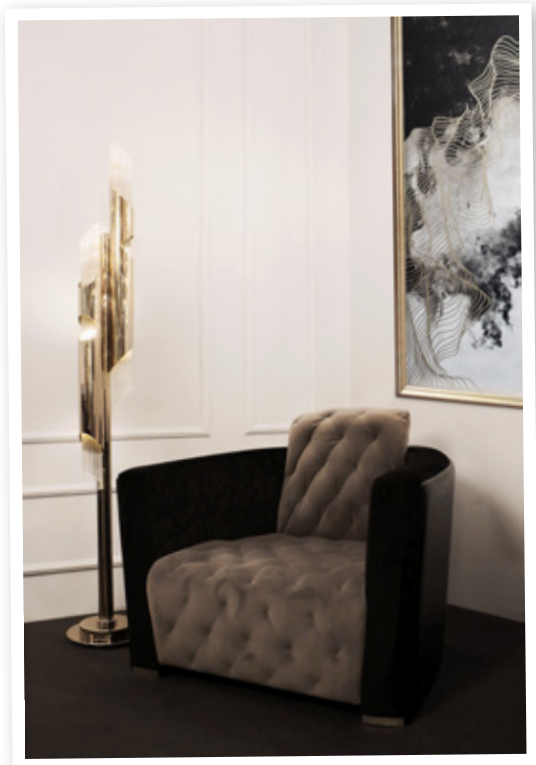

Although palatial chandeliers add instantly a luxury vibe, there are certain items, as velvet chairs, brass and crystal floor lamps and leather stools that can contribute to a luxe and exclusive ambience.

These suggestions will inspire you to turn your interiors into luxurious masterpieces.

Every living room needs a luxurious nook like this one.

The **Draycott Floor Lamp**, inspired by the tower of the same name, can add a luxury touch to any room it stands on, it has subtle lines, which makes it perfect for any type of home décor.

When put next to a carefully selected item, such as the beautiful armchair, it has the power to add instantly an elegant, yet simple, vibe.

The **Babel Floor Lamp** would also be a great addition.

The most exquisite rooms are usually decorated with items made in the finest materials. These are no exception.