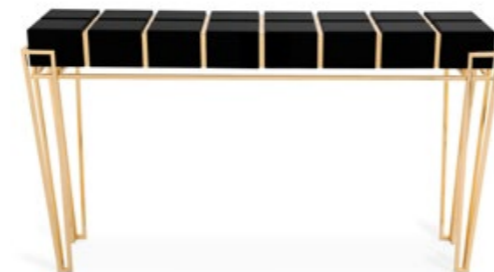

55% OFF

THOR
CENTER TABLE

MATERIALS Brass, Wood, Glass & Marble
STANDARD FINISHES Polished brass, Black lacquer, Smoked Glass & Nero Marquina Marble
DIMENSIONS H: 47cm | 18,50" L: 150cm | 59,06" D: 135cm | 53,15"

55% OFF

LALLAN
CENTER TABLE

MATERIALS Structure in palisander wood veneer, high gloss black lacquer, polished brass & antique brass
DIMENSIONS W: 120 cm | 47,2" H: 37 cm | 14,6" D: 90 cm | 35,4" Seat Height: 47cm | 18,50" Seat Depth: 47cm | 18,50"

55% OFF

SUSPICION
CONSOLE

MATERIALS Brass & Marble
STANDARD FINISHES Polished brass, Yellow Triano Marble & Nero marquina marble
DIMENSIONS H: 170cm | 66,93" D: 40cm | 15,75" H: 88cm | 35"

55% OFF

TENOR
SIDEBOARD

MATERIALS Brass & Wood
STANDARD FINISHES Polished brass & Black lacquer
DIMENSIONS W: 228,8cm | 90,08" D: 50cm | 19,69" H: 76cm | 29,92"

55% OFF

NUBIAN
CONSOLE

MATERIALS Brass, Glass & Wood
STANDARD FINISHES Polished brass, Black glass, Black lacquer & Walnut root veneer
DIMENSIONS L: 158cm | 62,2" D: 40cm | 15,75" H: 89cm | 35"